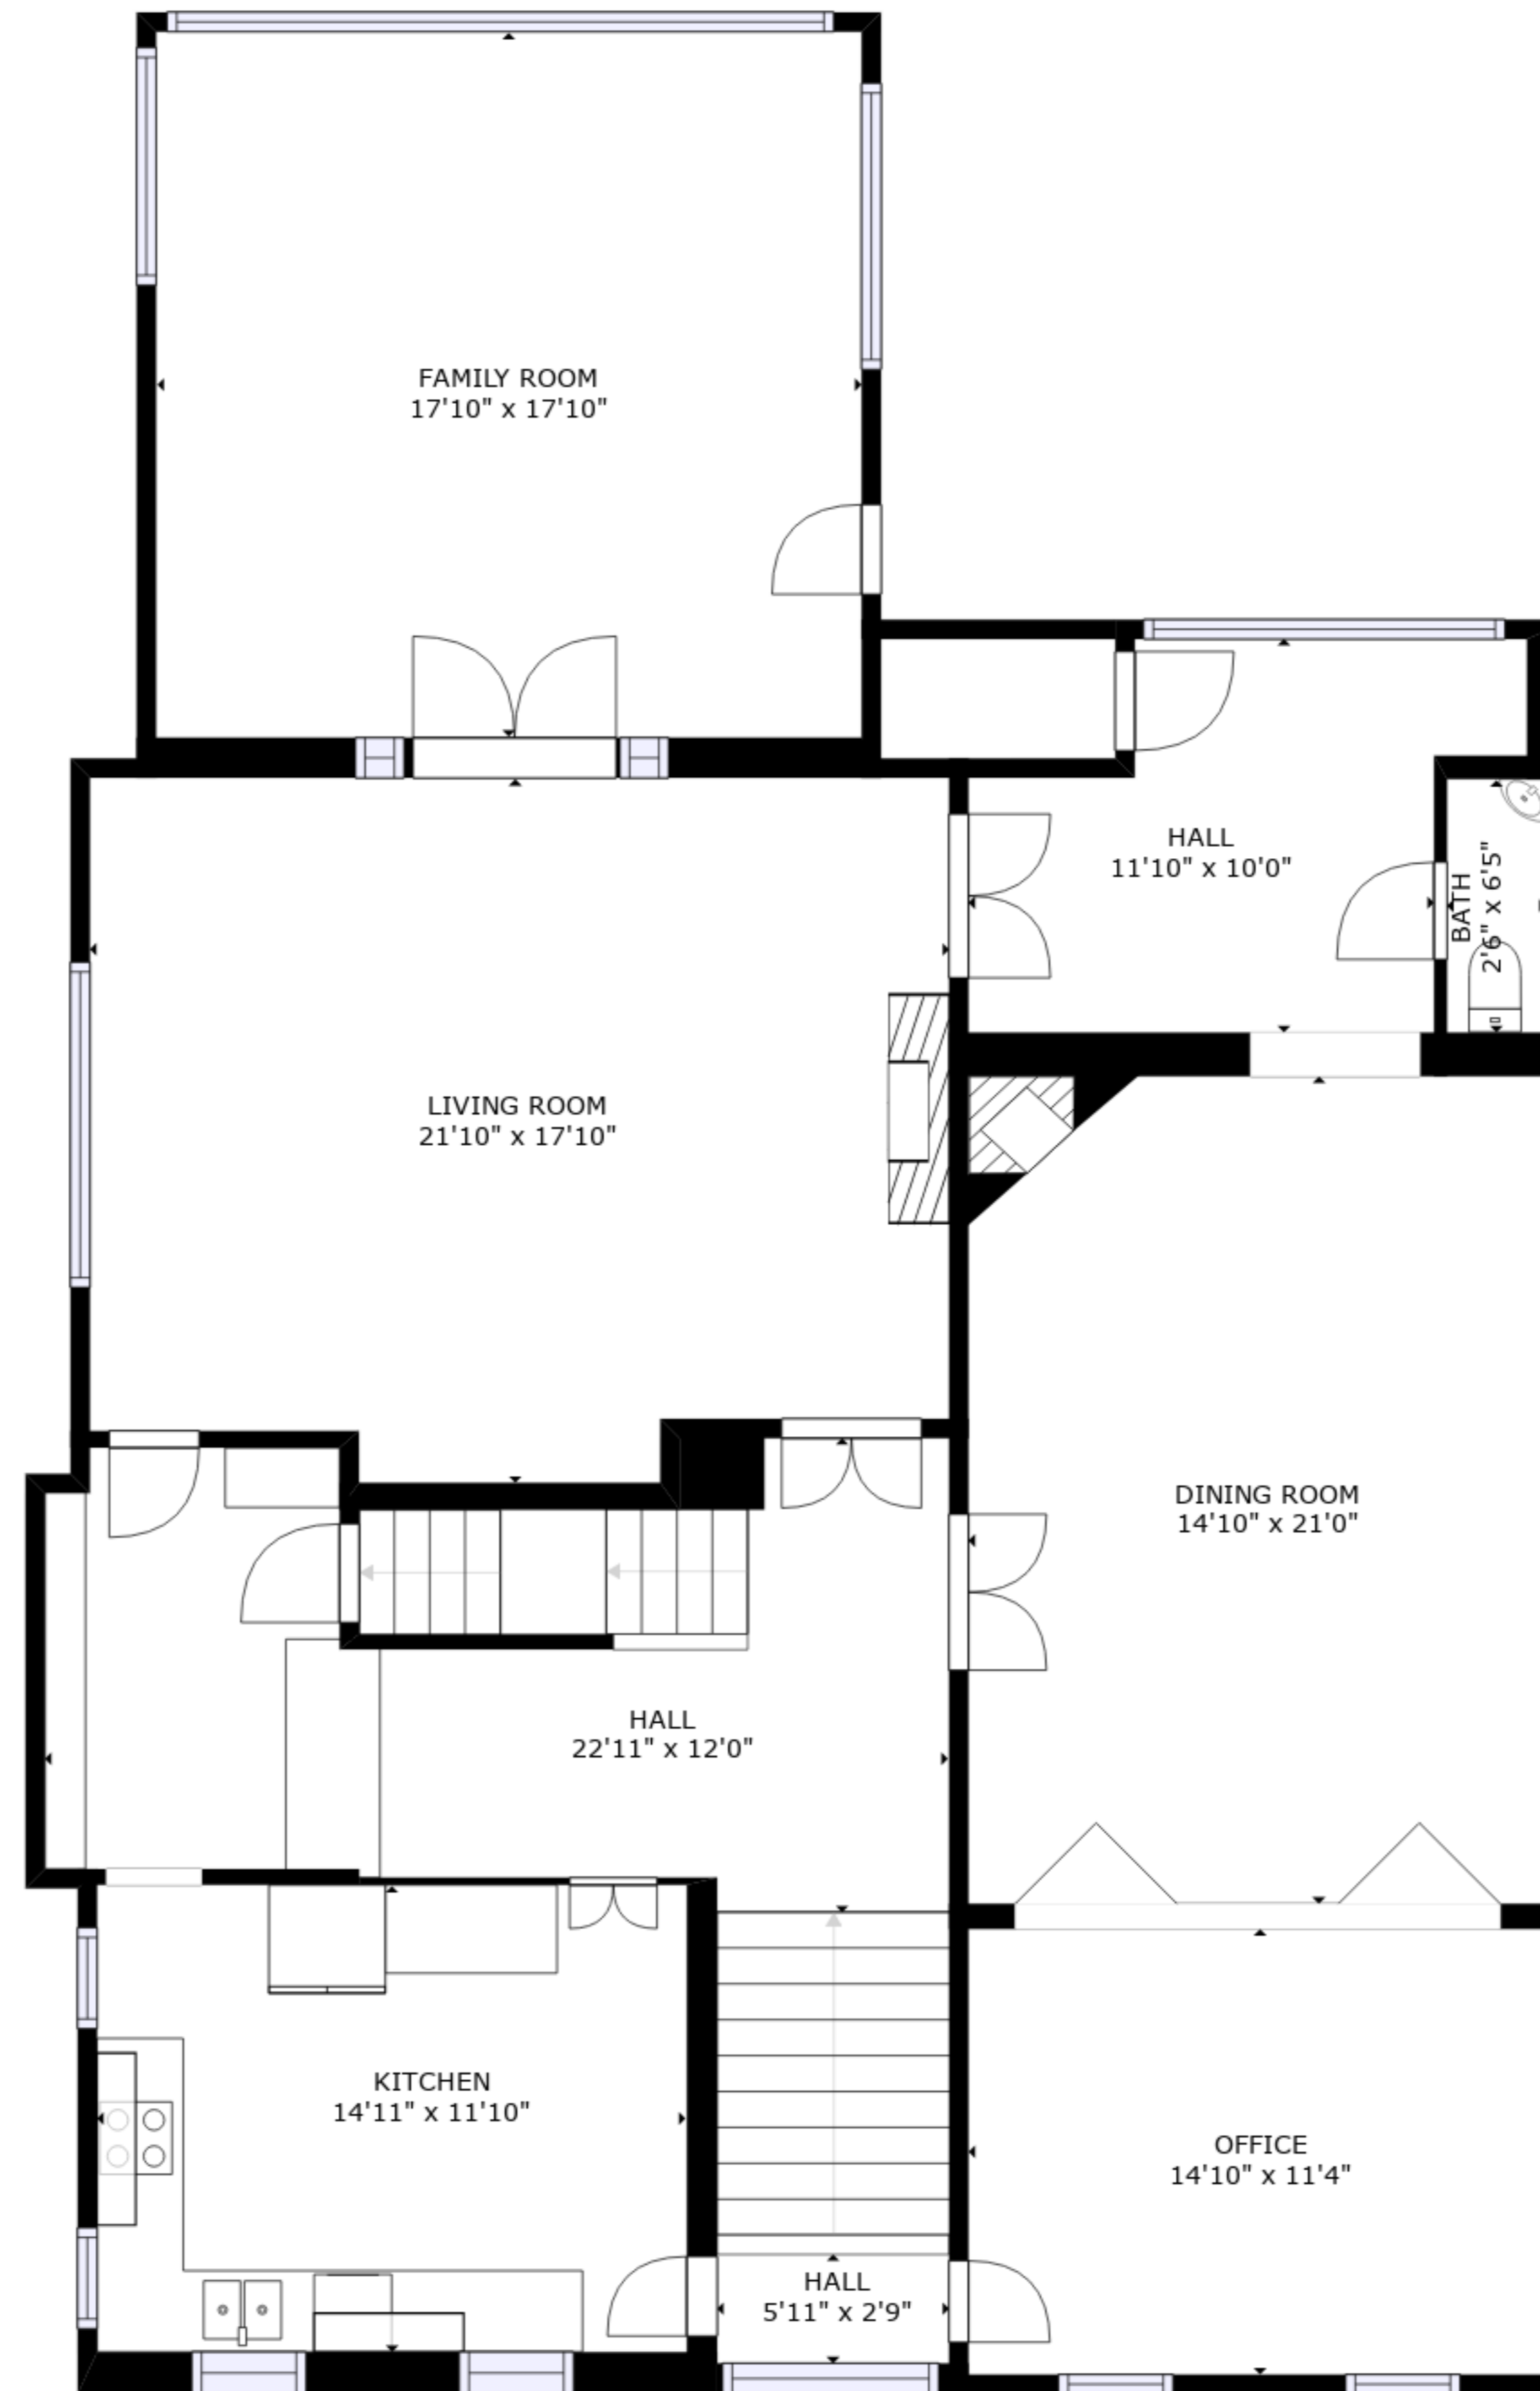

FLOOR 1

FLOOR 2

FLOOR 3

GROSS INTERNAL AREA  
 FLOOR 1: 1111 sq. ft, FLOOR 2: 1898 sq. ft  
 FLOOR 3: 1472 sq. ft, EXCLUDED AREAS:  
 GARAGE: 553 sq. ft  
 TOTAL: 4480 sq. ft

SIZES AND DIMENSIONS ARE APPROXIMATE, ACTUAL MAY VARY.