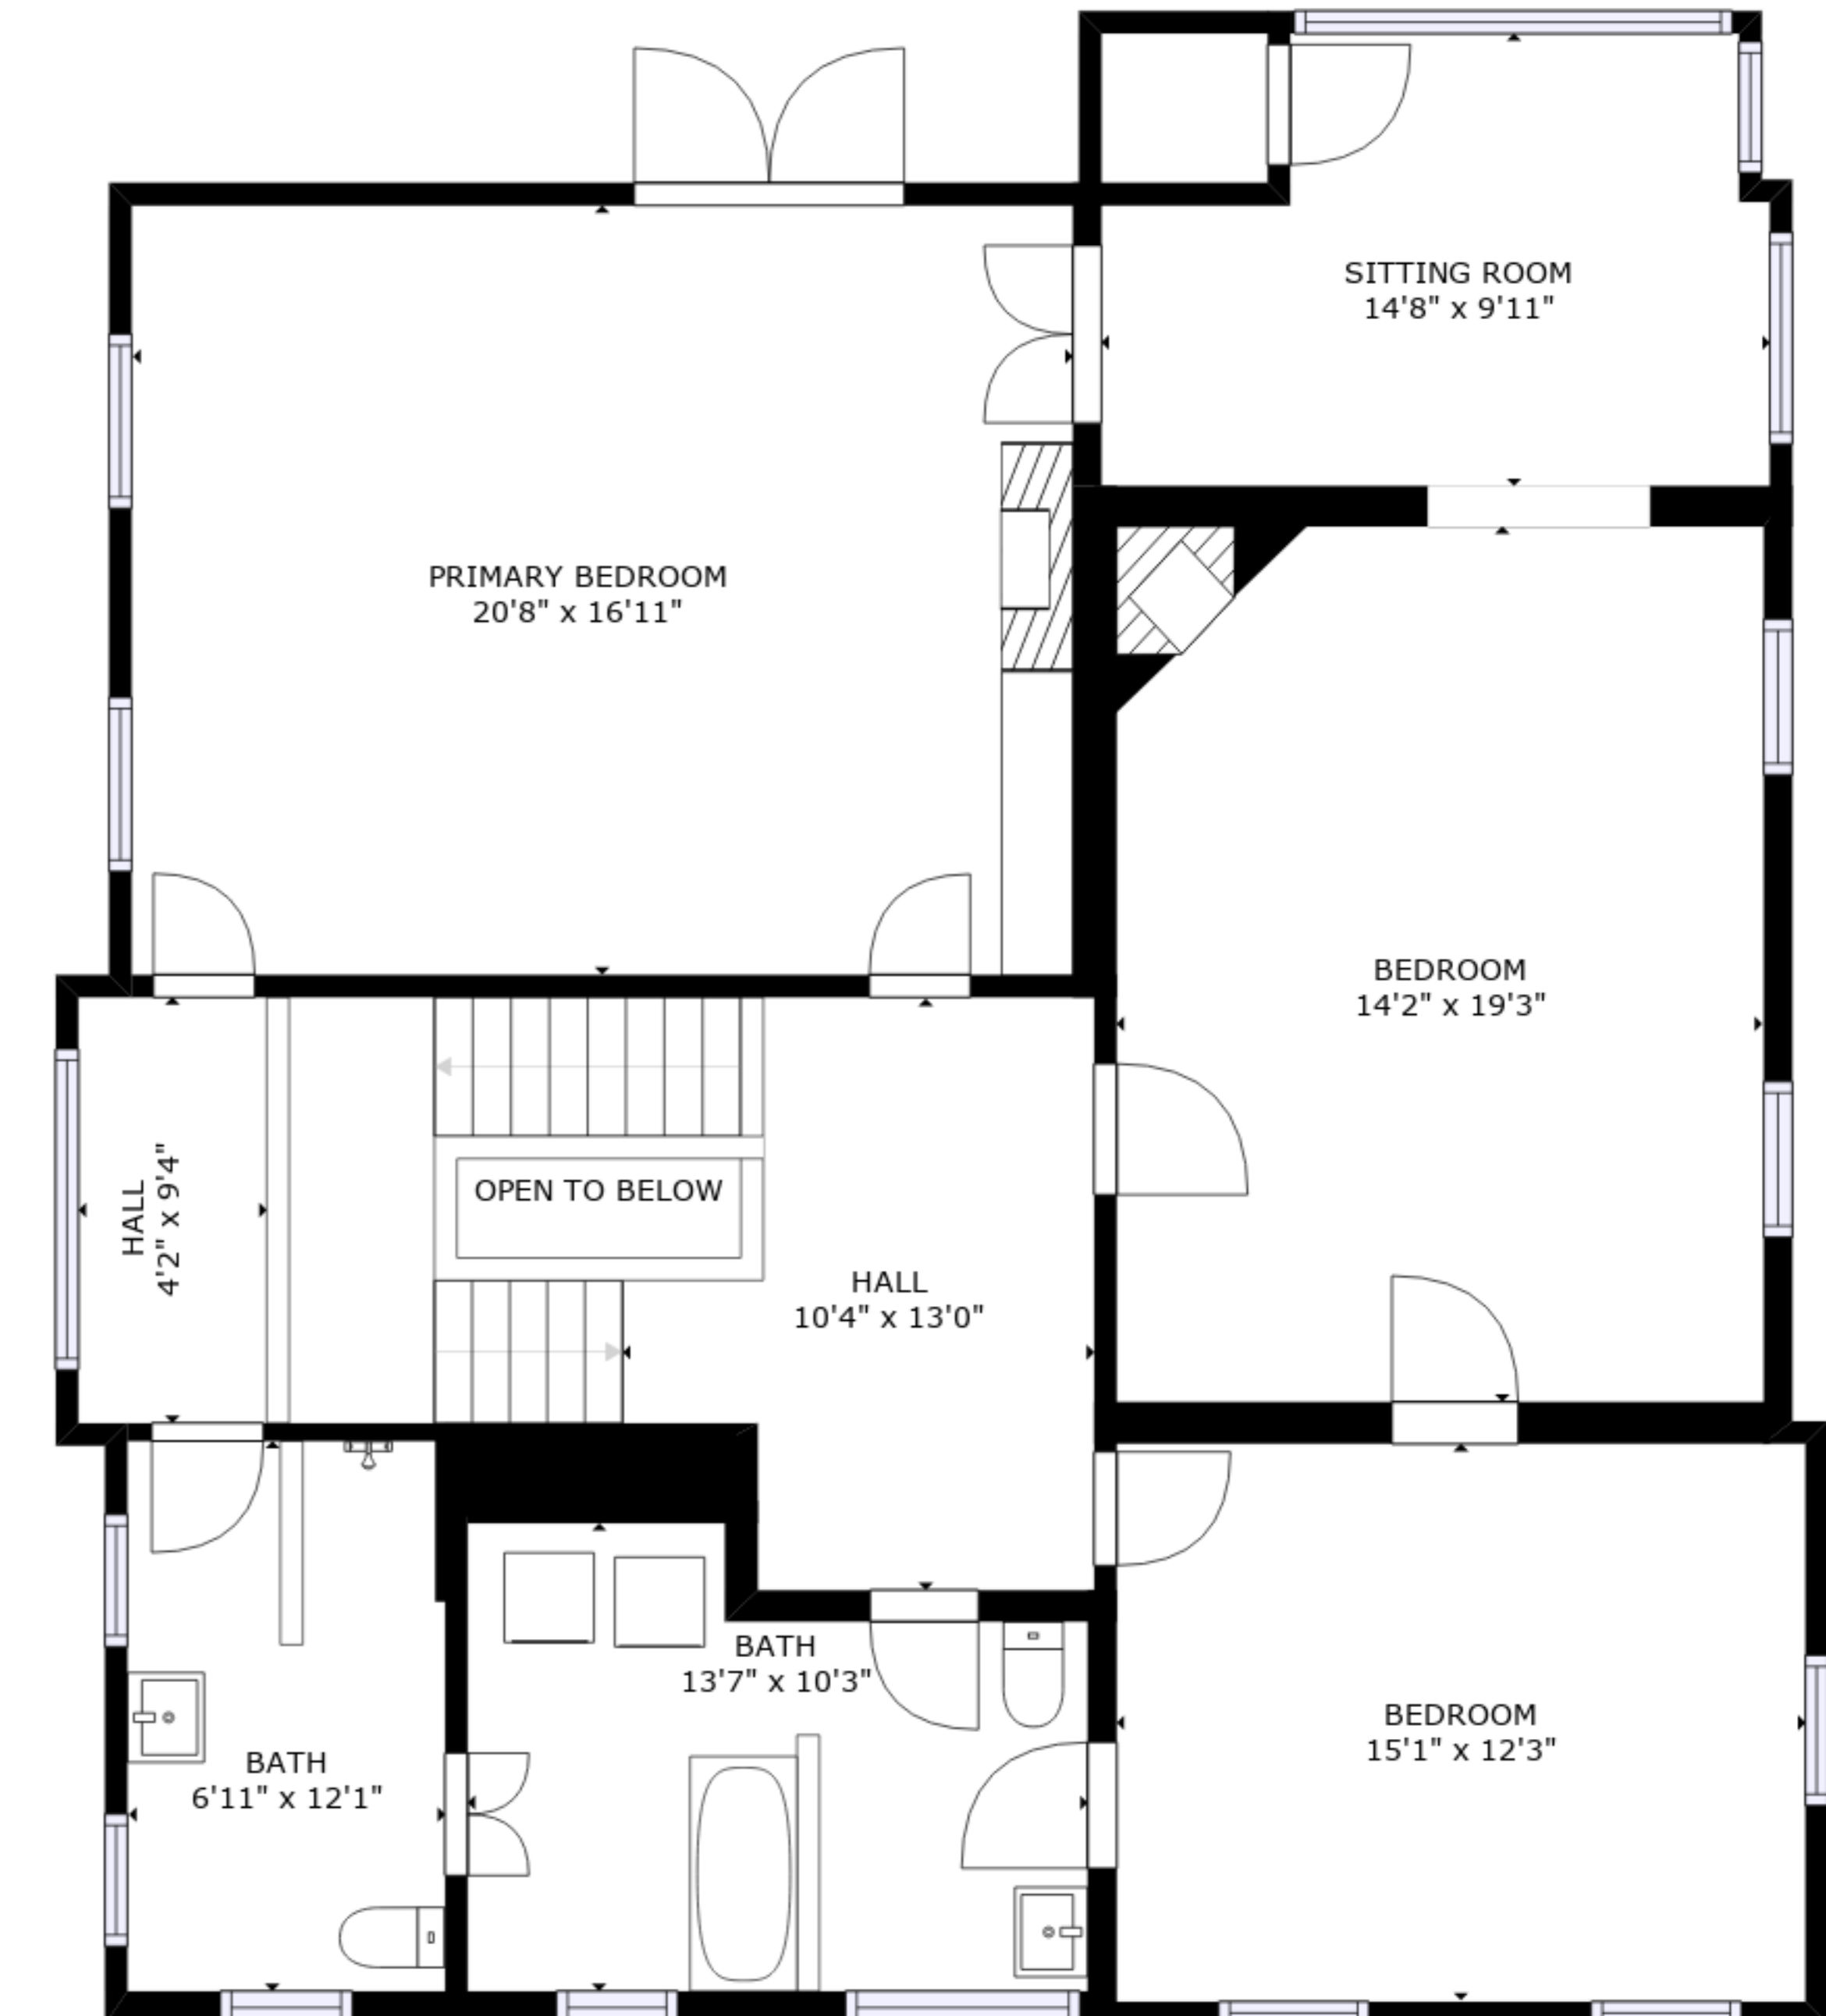

FLOOR 1

FLOOR 2

FLOOR 3

GROSS INTERNAL AREA  
 FLOOR 1: 1111 sq. ft, FLOOR 2: 1898 sq. ft  
 FLOOR 3: 1472 sq. ft, EXCLUDED AREAS:  
 GARAGE: 553 sq. ft  
 TOTAL: 4480 sq. ft

SIZES AND DIMENSIONS ARE APPROXIMATE, ACTUAL MAY VARY.